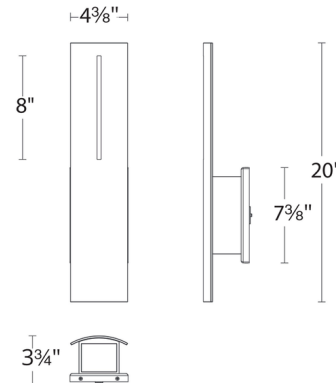

Lightology

lightology.com
866-954-4489
04-28-26

Project: _____

Company: _____

Location: _____ Fixture Type: _____

SPEC #: **MFR1204504**

Approved On: _____ Approved By: _____

Aegis Color Select Outdoor Wall Sconce By Modern Forms

Description

Resembling a shield, the Aegis Outdoor Wall Sconce carries a bold presence that elevates your outdoor space. Its uplight and downlight provide ambient illumination, while light peeking through the front slit offers a sleek decorative element. This fixture comes pre-set to the color temperature ordered and can be adjusted to 3000K, 3500K, or 4000K using a switch inside the canopy. Dimmable with a TRIAC, ELV, or 0-10V dimmer.

Specifications

COLOR . . . . . Silk Screened
BODY FINISH . . . . . Black
WATTAGE 22.4W
DIMMER . . . . . Low Voltage Electronic
DIMENSIONS . . . . . 4.375"W x 20"H x 3.75"D
INTEGRATED LED MODULE . . . . . 2 x LED/11.2W/120-277V LED
COUNTRY OF ORIGIN . . . . . China

Technical Information

LAMP LIFE . . . . . 50000 hours
COLOR RENDERING . . . . . 90 CRI
LAMP COLOR 3000K
LUMENS/WATT 47.32
LUMINOUS FLUX . . . . . 530 lumens

Shown in black / silk screened

CLICK TO VIEW PRODUCT

Notes: