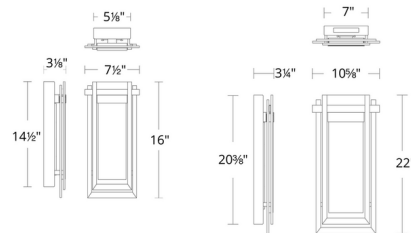

### Specifications

COLOR	Hazy
BODY FINISH	Black
WATTAGE	10.9W
DIMMER	Low Voltage Electronic
DIMENSIONS	7.5"W x 16"H x 3.125"D
INTEGRATED LED MODULE	1 x LED/10.9W/120V LED
COUNTRY OF ORIGIN	China