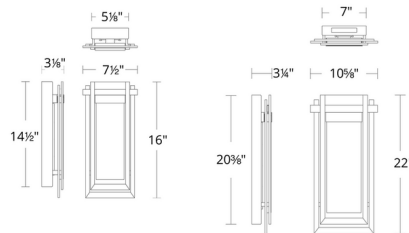

Shown in black / hazy

Specifications

COLOR	Hazy
BODY FINISH	Black
WATTAGE	10.9W
DIMMER	Low Voltage Electronic
DIMENSIONS	7.5"W x 16"H x 3.125"D
INTEGRATED LED MODULE	1 x LED/10.9W/120V LED
COUNTRY OF ORIGIN	China