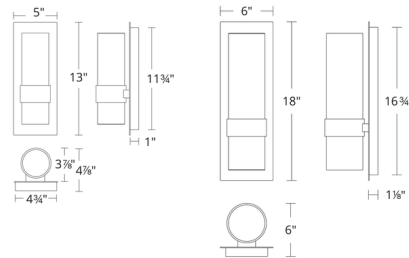

### Specifications

COLOR	Clear
BODY FINISH	Black
WATTAGE	7.6W
DIMMER	Low Voltage Electronic
DIMENSIONS	5"W x 13"H x 4.875"D
INTEGRATED LED MODULE	1 x LED/7.6W/120-277V LED
COUNTRY OF ORIGIN	China