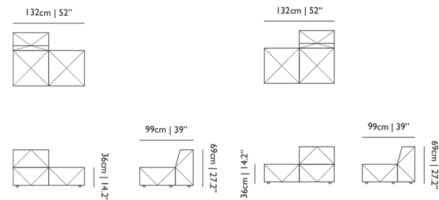

Shown in justo bazalt

Specifications

COLOR	Justo Bazalt
BODY FINISH	N/A
WATTAGE	N/A
DIMMER	N/A
DIMENSIONS	52"W x 27.2"H x 39"D
BULB	N/A

CLICK TO VIEW PRODUCT

Notes: