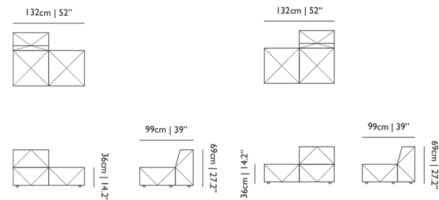

Specifications

COLOR	Justo Bazalt
BODY FINISH	N/A
WATTAGE	N/A
DIMMER	N/A
DIMENSIONS	52"W x 27.2"H x 39"D
BULB	N/A

CLICK TO VIEW PRODUCT

Notes: