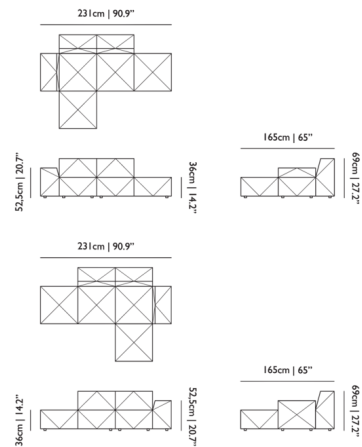

By Moooi

Description

The BFF Chaise Longue is part of a versatile modular sofa system that can be arranged to suit nearly any interior. BFF features a minimalist modern aesthetic composed of blocky square and rectangular pieces accented by diagonal stitching. A firm but comfortable cushion fill makes the chaise a perfect place to kick back and relax.

Shown in vesper silver

Specifications

COLOR	Vesper Silver
BODY FINISH	N/A
WATTAGE	N/A
DIMMER	N/A
DIMENSIONS	65"W x 27.2"H x 39"D
BULB	N/A

CLICK TO VIEW PRODUCT

Notes: