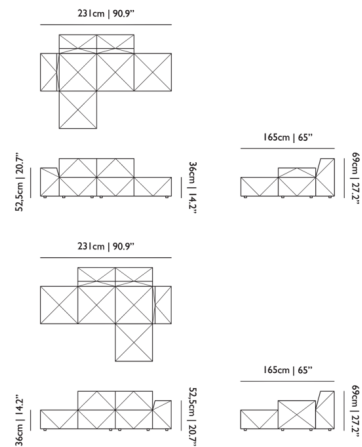

Lightology

lightology.com
866-954-4489
04-26-26

Project: _____

Company: _____

Location: _____ Fixture Type: _____

SPEC #: **MOO1204532**

Approved On: _____ Approved By: _____

BFF Chaise Longue

By Moooi

Description

The BFF Chaise Longue is part of a versatile modular sofa system that can be arranged to suit nearly any interior. BFF features a minimalist modern aesthetic composed of blocky square and rectangular pieces accented by diagonal stitching. A firm but comfortable cushion fill makes the chaise a perfect place to kick back and relax.

Shown in vesper silver

Specifications

COLOR	Vesper Silver
BODY FINISH	N/A
WATTAGE	N/A
DIMMER	N/A
DIMENSIONS	65"W x 27.2"H x 39"D
BULB	N/A

CLICK TO VIEW PRODUCT

Notes: