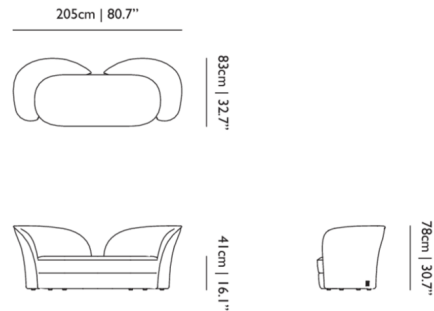

Lightology

lightology.com
866-954-4489
04-05-26

Project: _____

Company: _____

Location: _____ Fixture Type: _____

SPEC #: **MOO1204657**

Approved On: _____ Approved By: _____

Aldora Sofa By Moooi

Description

The Aldora Sofa offers a modern twist on classic tete-a-tete chairs and designed to hold two people in conversation. Aldora's sculptural backrest is inspired by blooming calla lilies for an eye-catching but delicate expression. The plush bench seat is perfectly sized for two people to casually lounge in both comfort and style.

Shown in palette sage

Specifications

COLOR	Palette Sage
BODY FINISH	N/A
WATTAGE	N/A
DIMMER	N/A
DIMENSIONS	80.7"W x 30.7"H x 32.7"D
BULB	N/A

CLICK TO VIEW PRODUCT

Notes: