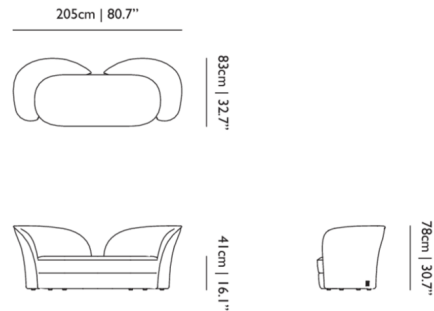

### Description

The Aldora Sofa offers a modern twist on classic tete-a-tete chairs and designed to hold two people in conversation. Aldora's sculptural backrest is inspired by blooming calla lilies for an eye-catching but delicate expression. The plush bench seat is perfectly sized for two people to casually lounge in both comfort and style.

### Specifications

COLOR	Palette Sage
BODY FINISH	N/A
WATTAGE	N/A
DIMMER	N/A
DIMENSIONS	80.7"W x 30.7"H x 32.7"D
BULB	N/A

CLICK TO VIEW PRODUCT

Notes: