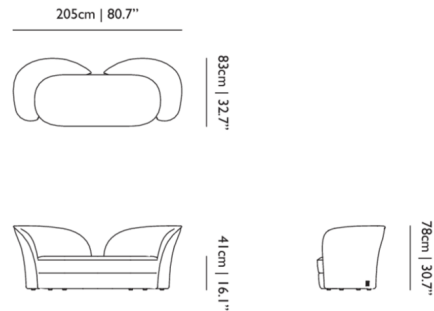

Lightology

lightology.com
866-954-4489
05-21-26

Project: _____

Company: _____

Location: _____ Fixture Type: _____

SPEC #: **MOO1204657**

Approved On: _____ Approved By: _____

Aldora Sofa By Moooi

Description

The Aldora Sofa offers a modern twist on classic tete-a-tete chairs and designed to hold two people in conversation. Aldora's sculptural backrest is inspired by blooming calla lilies for an eye-catching but delicate expression. The plush bench seat is perfectly sized for two people to casually lounge in both comfort and style.

Shown in palette sage

Specifications

COLOR	Palette Sage
BODY FINISH	N/A
WATTAGE	N/A
DIMMER	N/A
DIMENSIONS	80.7"W x 30.7"H x 32.7"D
BULB	N/A

CLICK TO VIEW PRODUCT

Notes: