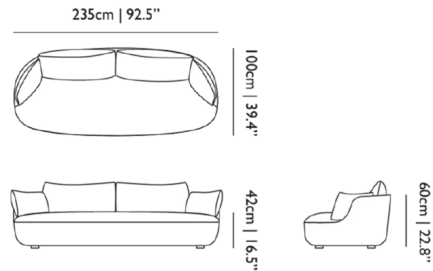

By Moooi

Description

Add a touch of grandeur to your interior with the Bart Sofa. Bart's silhouette is inspired by the arcing shape and scale of 18th-century Rococo-style settees, but streamlined for a more contemporary appearance. Plush back cushions and an upholstered foam seat also add the comfort of modern materials, ensuring Bart is as practical as it is stylish.

Shown in mosaic 0972

Specifications

COLOR	Mosaic 0972
BODY FINISH	N/A
WATTAGE	N/A
DIMMER	N/A
DIMENSIONS	92.5"W x 22.8"H x 39.4"D
BULB	N/A

CLICK TO VIEW PRODUCT

Notes: