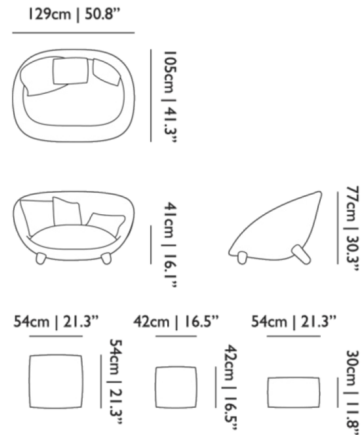

Lightology

lightology.com
866-954-4489
04-27-26

Project: _____

Company: _____

Location: _____ Fixture Type: _____

SPEC #: **MOO1204667**

Approved On: _____ Approved By: _____

Love Sofa By Moooi

Description

Fall in love with the gentle organic form of the Love Sofa. Love's unique shape possesses a deep seat and smooth transition from the backrest to the arms that make it perfect for cuddling up with a loved one. The seat is supported by chunky wood legs that mirror the rest of the sofa's curving shape.

Shown in white wash oak / dodo pavone white

Specifications

COLOR	Dodo Pavone White
BODY FINISH	White Wash Oak
WATTAGE	N/A
DIMMER	N/A
DIMENSIONS	50.8"W x 30.3"H x 41.3"D
BULB	N/A

CLICK TO VIEW PRODUCT

Notes: