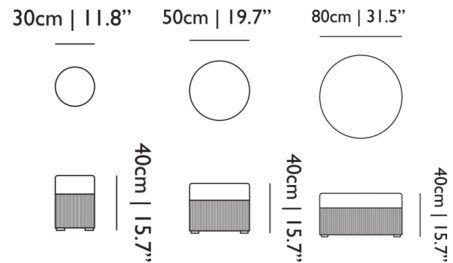

### Specifications

COLOR	Lario Dark Grey Velvet
BODY FINISH	N/A
WATTAGE	N/A
DIMMER	N/A
DIMENSIONS	11.8"W x 15.7"H
BULB	N/A

CLICK TO VIEW PRODUCT

Notes: