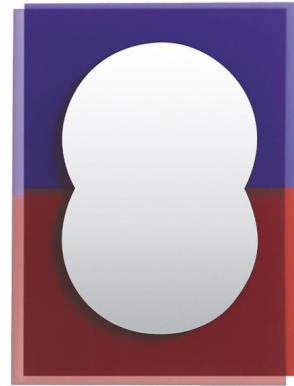

## Wander Small Mirror

By Petite Friture

### Description

The Small Wander Mirror was inspired by the arts of painting and collage by playfully using shapes and colors to create a bright and dynamic look. The rounded mirror is backed by a translucent colored glass panel, which will cast a subtle halo on the wall as light passes through. Place a variety of mirrors in different sizes and colors next to each other to create a dazzling display.

Shown in red brown / purple / mirror