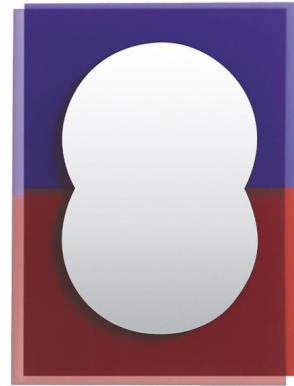

Lightology

lightology.com
866-954-4489
06-04-26

Project: _____

Company: _____

Location: _____ Fixture Type: _____

SPEC #: **PFT1204706**

Approved On: _____ Approved By: _____

Wander Small Mirror

By Petite Friture

Description

The Small Wander Mirror was inspired by the arts of painting and collage by playfully using shapes and colors to create a bright and dynamic look. The rounded mirror is backed by a translucent colored glass panel, which will cast a subtle halo on the wall as light passes through. Place a variety of mirrors in different sizes and colors next to each other to create a dazzling display.

Shown in red brown / purple / mirror

Specifications

COLOR	Mirror
BODY FINISH	Red Brown / Purple
WATTAGE	N/A
DIMMER	N/A
DIMENSIONS	15.75"W x 21.65"H x 0.79"D
BULB	N/A

CLICK TO VIEW PRODUCT

Notes: