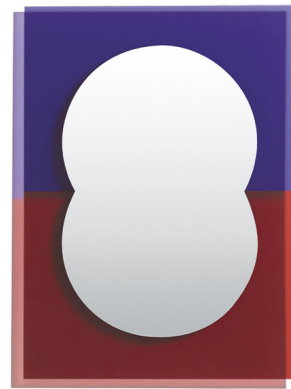

Lightology

lightology.com
866-954-4489
04-16-26

Project: _____

Company: _____

Location: _____ Fixture Type: _____

SPEC #: **PFT1204706**

Approved On: _____ Approved By: _____

Wander Small Mirror

By Petite Friture

Description

The Small Wander Mirror was inspired by the arts of painting and collage by playfully using shapes and colors to create a bright and dynamic look. The rounded mirror is backed by a translucent colored glass panel, which will cast a subtle halo on the wall as light passes through. Place a variety of mirrors in different sizes and colors next to each other to create a dazzling display.

Shown in red brown / purple / mirror

Specifications

COLOR	Mirror
BODY FINISH	Red Brown / Purple
WATTAGE	N/A
DIMMER	N/A
DIMENSIONS	15.75"W x 21.65"H x 0.79"D
BULB	N/A

CLICK TO VIEW PRODUCT

Notes: