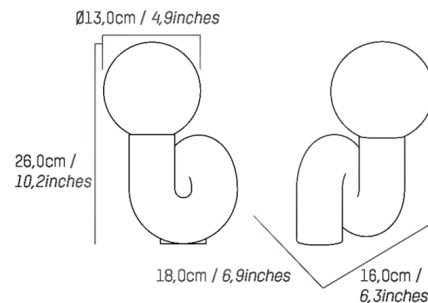

Description

The Neotenic Table Lamp features rounded shapes for a playful expression that evokes the comfort of childhood memories. The curved, meandering shape of the ceramic base is topped with a white glass globe. An included dimmer switch allows the integrated LED to be dimmed from 100% to 10%.

Shown in vanilla / white

Specifications

COLOR White
BODY FINISH Vanilla
WATTAGE 4W
DIMMER Included
DIMENSIONS 6.3"W x 10.24"H x 7.1"D
INTEGRATED LED MODULE 1 x LED/4W/120V LED
COUNTRY OF ORIGIN Portugal