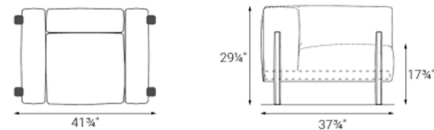

### Description

A challenge for gravity: the All-in Armchair is all about daring design choices. Generous shapes and square volumes communicate with minimalism enhancing lightness and composure. Long legs support a structure above the floor and run up the sides of this armchair. The structure is entirely concealed from view by the cushions.

### Specifications

COLOR	N/A
BODY FINISH	Grey Oak / Grey
WATTAGE	N/A
DIMMER	N/A
DIMENSIONS	42.12"W x 29.25"H x 37.75"D
BULB	N/A

### Technical Information

PRODUCT DIMENSIONS	Seat Height: 17.75"
--------------------	---------------------

CLICK TO VIEW PRODUCT

Notes: