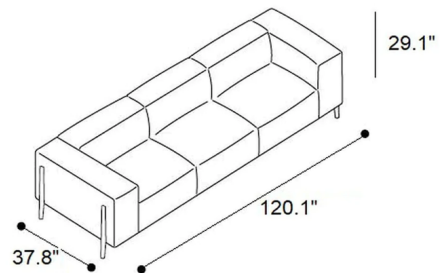

Description

A challenge for gravity: the All-in Sofa is all about daring design choices. Generous shapes and square volumes communicate with minimalism enhancing lightness and composure. Long legs support a structure above the floor and run up the sides of this sofa. The structure is entirely concealed from view by the cushions.

Shown in oak / beige

Specifications

COLOR	N/A
BODY FINISH	Oak / Beige
WATTAGE	N/A
DIMMER	N/A
DIMENSIONS	120.08"W x 29.1"H x 37.79"D
BULB	N/A

CLICK TO VIEW PRODUCT

Notes: