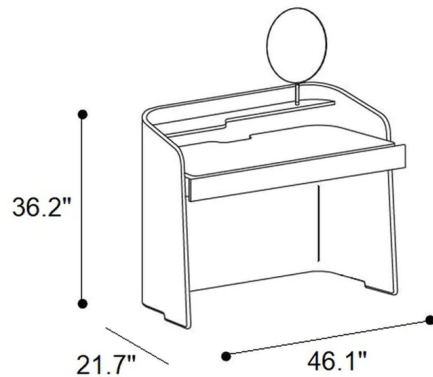

By Pianca

Description

The key feature of the Chloe Vanity Desk is the C-shaped carcass that encloses and structurally supports the individual elements. Curved and padded, it presents a gently shaped wraparound-effect silhouette, further highlighted by the upholstery. Exclusive and refined, Chloe's design is enhanced by the continuity of the surfaces, unbroken by handles. The drawers on the bedside table have a handy finger grip underneath, while the drawers on the chest feature recesses in the wooden side panel so that drawers can be gripped at the side.

Shown in taupe / beige

Specifications

COLOR	Beige
BODY FINISH	Taupe
WATTAGE	N/A
DIMMER	N/A
DIMENSIONS	46.06"W x 36.22"H x 21.65"D
BULB	N/A

CLICK TO VIEW PRODUCT

Notes: