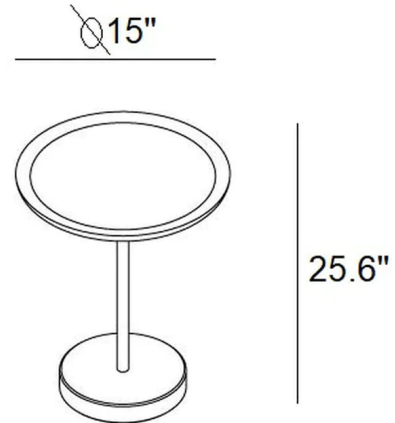

By Pianca

Description

A terrazzo plinth serving as the base supporting a sleek, slender metal stem that has a series of elements branching off it at the ideal height for practical use is the Contralto Side Table. The resulting forms are fluctuating sculptural volumes, often portable, invariably full of life, designed to simplify those little everyday actions.

Shown in bronze / black terrazo / walnut

Specifications

COLOR	Walnut
BODY FINISH	Bronze / Black Terrazo
WATTAGE	N/A
DIMMER	N/A
DIMENSIONS	15"W x 25.59"H
BULB	N/A

CLICK TO VIEW PRODUCT

Notes: