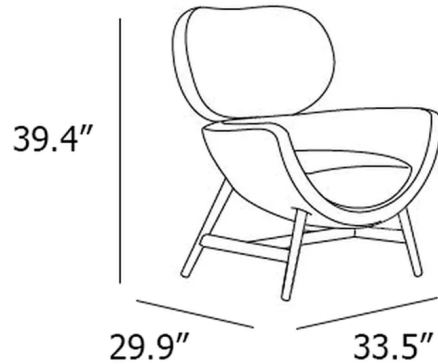

By Pianca

Description

Its distinctive shape consists of a lower shell and a large, curved, backrest attached using a simple mechanism borrowed from the automobile industry is the Laurie Armchair. Its cosy, almost motherly volumes invite you to sit down and relax. The base offers an informal and agile support to the frame with its four, slanting legs that are more reminiscent of a chair than of an armchair, making Laurie extremely versatile and adapting it to any room, from the reception room to the bedroom.

Shown in grey / grey

Specifications

COLOR	Grey
BODY FINISH	Grey
WATTAGE	N/A
DIMMER	N/A
DIMENSIONS	33.46"W x 39.37"H x 29.92"D
BULB	N/A

CLICK TO VIEW PRODUCT

Notes: