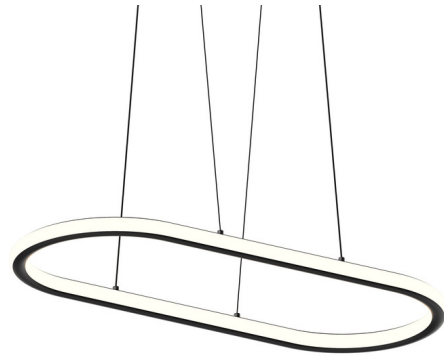

Lightology

lightology.com
866-954-4489
04-26-26

Project: _____

Company: _____

Location: _____ Fixture Type: _____

SPEC #: **SON1204849**

Approved On: _____ Approved By: _____

Luna Racetrack Pendant By SONNEMAN

Description

Luna's soft oval profile sweeps into a smooth composition of dual sided illumination. Delicately suspended from minimal cables, Luna is ideal for long dining room tables or board rooms. The absence of cable spreaders allows for easier height adjustment. TRIAC/ELV/0-10V dimming.

Specifications

COLOR White
BODY FINISH Satin Black
WATTAGE 49W
DIMMER Low Voltage Electronic
DIMENSIONS 33.5"L x 11.5"W x 1.5"H
INTEGRATED LED MODULE 2 x LED/24.5W/120-277V LED

Technical Information

PRODUCT DIMENSIONS Adjustable Cable Length: 240"
COLOR RENDERING 90 CRI
LAMP COLOR 3000K
LUMENS/WATT 183.67
LUMINOUS FLUX 4500 lumens

Shown in satin black / white

CLICK TO VIEW PRODUCT

Notes: