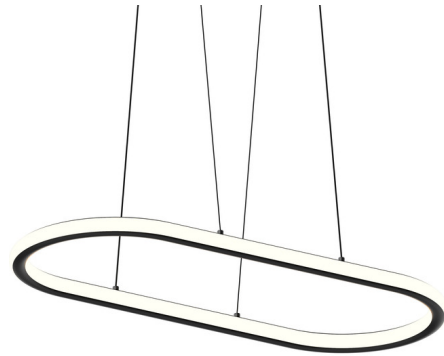

Lightology

lightology.com
866-954-4489
05-15-26

Project: _____

Company: _____

Location: _____ Fixture Type: _____

SPEC #: **SON1204850**

Approved On: _____ Approved By: _____

Luna Racetrack Pendant

By Sonneman

Description

Luna's soft oval profile sweeps into a smooth composition of dual sided illumination. Delicately suspended from minimal cables, Luna is ideal for long dining room tables or board rooms. The absence of cable spreaders allows for easier height adjustment. TRIAC/ELV/0-10V dimming.

Shown in satin black / white

Specifications

COLOR White
BODY FINISH Satin Black
WATTAGE 49W
DIMMER Low Voltage Electronic
DIMENSIONS 33.5"L x 11.5"W x 1.5"H
INTEGRATED LED MODULE 2 x LED/24.5W/120-277V LED

Technical Information

PRODUCT DIMENSIONS Adjustable Cable Length: 240"
COLOR RENDERING 90 CRI
LAMP COLOR 3500K
LUMENS/WATT 200.00
LUMINOUS FLUX 4900 lumens

CLICK TO VIEW PRODUCT

Notes: