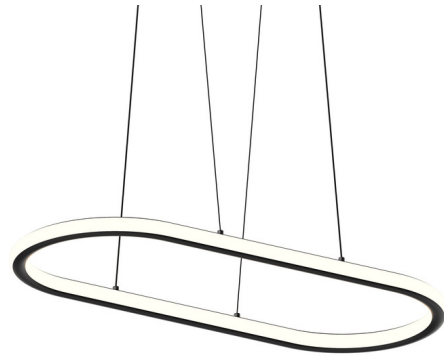

Lightology

lightology.com
866-954-4489
06-29-26

Project: _____

Company: _____

Location: _____ Fixture Type: _____

SPEC #: **SON1204850**

Approved On: _____ Approved By: _____

Luna Racetrack Pendant By Sonneman

Description

Luna's soft oval profile sweeps into a smooth composition of dual sided illumination. Delicately suspended from minimal cables, Luna is ideal for long dining room tables or board rooms. The absence of cable spreaders allows for easier height adjustment. TRIAC/ELV/0-10V dimming.

Specifications

COLOR White
BODY FINISH Satin Black
WATTAGE 49W
DIMMER Low Voltage Electronic
DIMENSIONS 33.5"L x 11.5"W x 1.5"H
INTEGRATED LED MODULE 2 x LED/24.5W/120-277V LED

Technical Information

PRODUCT DIMENSIONS Adjustable Cable Length: 240"
COLOR RENDERING 90 CRI
LAMP COLOR 3500K
LUMENS/WATT 200.00
LUMINOUS FLUX 4900 lumens

Shown in satin black / white

CLICK TO VIEW PRODUCT

Notes: