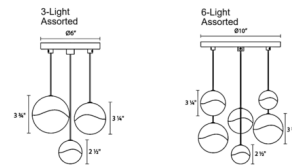

CLICK TO VIEW PRODUCT

Notes: