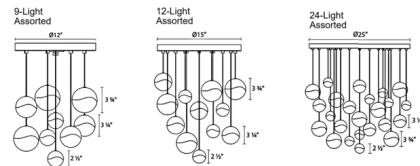

CLICK TO VIEW PRODUCT

Notes: