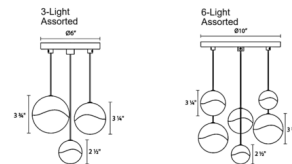

CLICK TO VIEW PRODUCT

Notes: