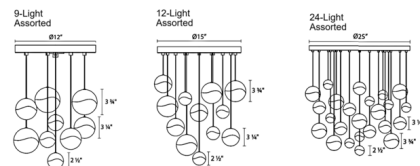

CLICK TO VIEW PRODUCT

Notes: