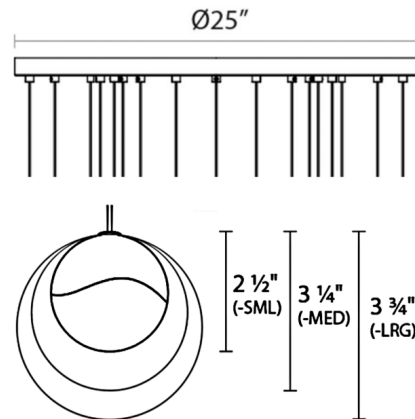

Shown in brass / clear

CLICK TO VIEW PRODUCT

Notes: