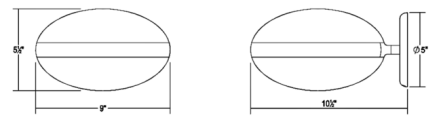

Shown in brass / white

Specifications

COLOR White
BODY FINISH Brass
WATTAGE 11W
DIMMER Low Voltage Electronic
DIMENSIONS 9"W x 5.5"H x 10.5"D
INTEGRATED LED MODULE 2 x LED/5.5W/120-277V LED

Technical Information