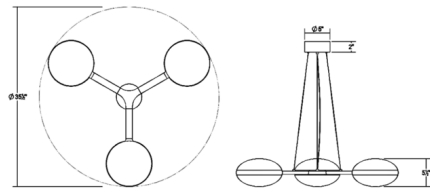

CLICK TO VIEW PRODUCT

Notes: