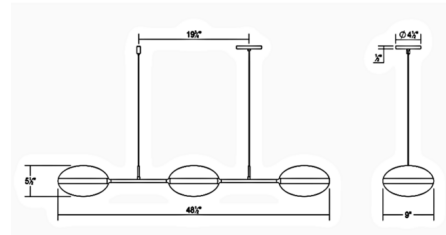

CLICK TO VIEW PRODUCT

Notes: