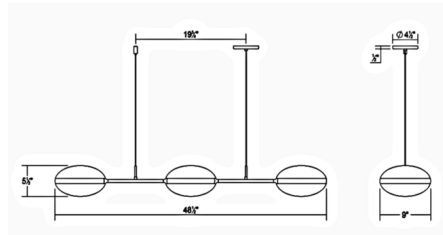

CLICK TO VIEW PRODUCT

Notes: