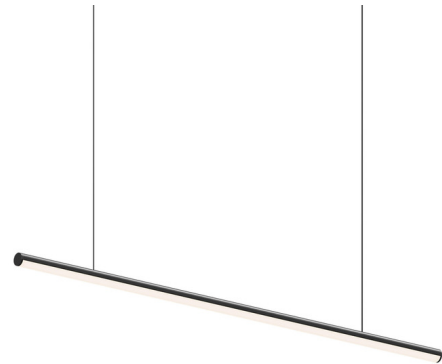

Description

A precisely curved form is revolved around a center axis, forming a torus of reflected LED luminance that appears to float in air with an open lightness. Hung high or low within a space, its delicate presence glows with a warm reflected brightness. TRIAC/ELV/0-10V dimming.

Specifications

COLOR	N/A
BODY FINISH	Satin Black
WATTAGE	17W
DIMMER	Low Voltage Electronic
DIMENSIONS	34"L x 0.75"W x 0.75"H
INTEGRATED LED MODULE	1 x LED/17W/120-277V LED

Technical Information

PRODUCT DIMENSIONS	Cable Length: 240"
COLOR RENDERING	.90 CRI
LAMP COLOR	.3000K
LUMENS/WATT	.91.18
LUMINOUS FLUX	.1550 lumens

Shown in satin black

CLICK TO VIEW PRODUCT

Notes: