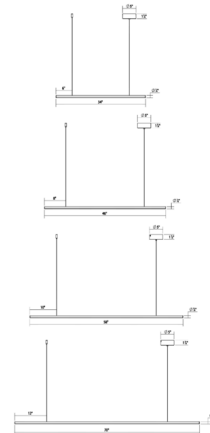

### Specifications

COLOR	N/A
BODY FINISH	Satin Black
WATTAGE	17W
DIMMER	Low Voltage Electronic
DIMENSIONS	34"L x 0.75"W x 0.75"H
INTEGRATED LED MODULE	1 x LED/17W/120-277V LED

### Technical Information

PRODUCT DIMENSIONS	Cable Length: 240"
COLOR RENDERING	.90 CRI
LAMP COLOR	.3000K
LUMENS/WATT	.91.18
LUMINOUS FLUX	.1550 lumens

Shown in satin black

CLICK TO VIEW PRODUCT

Notes: