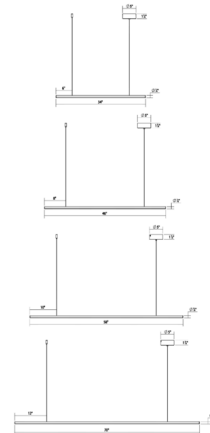

CLICK TO VIEW PRODUCT

Notes: