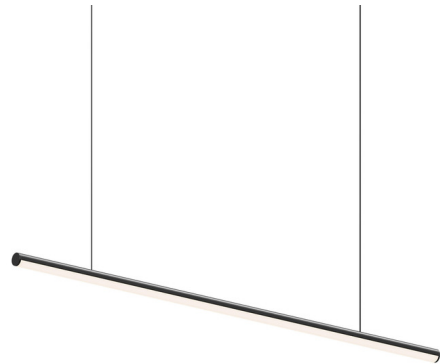

## Fino Linear Pendant By Sonneman

### Description

A precisely curved form is revolved around a center axis, forming a torus of reflected LED luminance that appears to float in air with an open lightness. Hung high or low within a space, its delicate presence glows with a warm reflected brightness. TRIAC/ELV/0-10V dimming.

### Specifications

COLOR	N/A
BODY FINISH	Satin Black
WATTAGE	17W
DIMMER	Low Voltage Electronic
DIMENSIONS	34"L x 0.75"W x 0.75"H
INTEGRATED LED MODULE	1 x LED/17W/120-277V LED

### Technical Information

PRODUCT DIMENSIONS	Cable Length: 240"
COLOR RENDERING	.90 CRI
LAMP COLOR	.3000K
LUMENS/WATT	.91.18
LUMINOUS FLUX	.1550 lumens

Shown in satin black

CLICK TO VIEW PRODUCT

Notes: