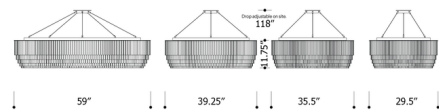

Shown in white / clear

Specifications

COLOR	Clear
BODY FINISH	White
WATTAGE	45W
DIMMER	Standard 120V
DIMENSIONS	29.5"W x 11.75"H
BULB NOT INCLUDED	10 x JCD/G9/4.5W/120V LED

Technical Information

LUMENS/WATT	888.89
LUMINOUS FLUX	4000 lumens