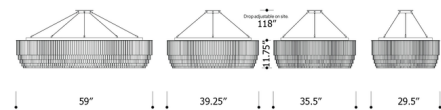

### Specifications

COLOR . . . . . Clear  
BODY FINISH . . . . . White  
WATTAGE . . . . . 45W  
DIMMER . . . . . Standard 120V  
DIMENSIONS . . . . . 29.5"W x 11.75"H  
BULB NOT INCLUDED . . . . . 10 x JCD/G9/4.5W/120V LED