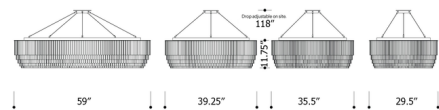

CLICK TO VIEW PRODUCT

Notes: