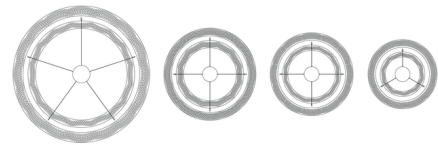

Specifications

COLOR . . . . . Clear
BODY FINISH . . . . . Brushed Brass
WATTAGE 72W
DIMMER . . . . . Standard 120V
DIMENSIONS . . . . . 59"W x 11.75"H
BULB NOT INCLUDED . . . . . 16 x JCD/G9/4.5W/120V LED