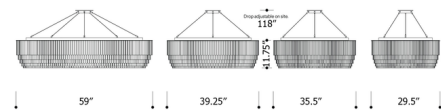

### Specifications

COLOR . . . . . Clear  
BODY FINISH . . . . . Brushed Brass  
WATTAGE . . . . . 72W  
DIMMER . . . . . Standard 120V  
DIMENSIONS . . . . . 59"W x 11.75"H  
BULB NOT INCLUDED . . . . . 16 x JCD/G9/4.5W/120V LED