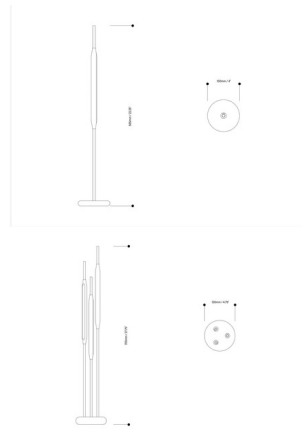

Description

The Reed Table Lamp have a sophisticated design and take inspiration from the reeds that grow along river banks. Available in two sizes, a single reed or a small cluster of three reeds. Includes an in-line dimmer switch that controls the soft warm glow from the integrated LED lights. NOTE: Polished Gold, Fir Green, and Anthracite finishes are not available in 3-light size.

Specifications

COLOR	N/A
BODY FINISH	Fir Green
WATTAGE	1.5W
DIMMER	Included
DIMENSIONS	4"W x 22.25"H
INTEGRATED LED MODULE	1 x LED/1.5W/24V LED

Technical Information

LAMP COLOR	3000K
LUMENS/WATT	106.67
LUMINOUS FLUX	160 lumens

Shown in fir green

CLICK TO VIEW PRODUCT

Notes: