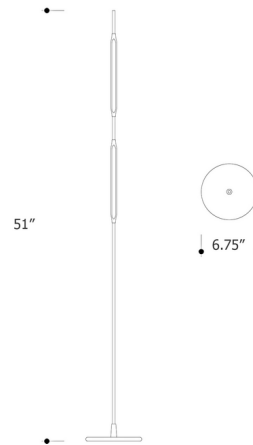

CLICK TO VIEW PRODUCT

Notes: