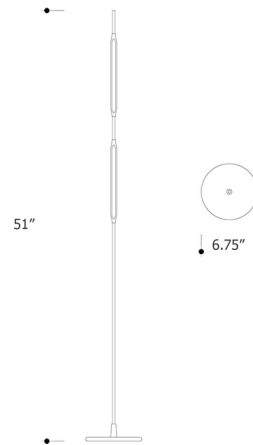

### Specifications

COLOR	N/A
BODY FINISH	Matte Black
WATTAGE	3W
DIMMER	Included
DIMENSIONS	6.75"W x 51"H
INTEGRATED LED MODULE	2 x LED/1.5W/24V LED

### Technical Information

LAMP COLOR	3000K
LUMENS/WATT	213.33
LUMINOUS FLUX	320 lumens

Shown in matte black

CLICK TO VIEW PRODUCT

Notes: