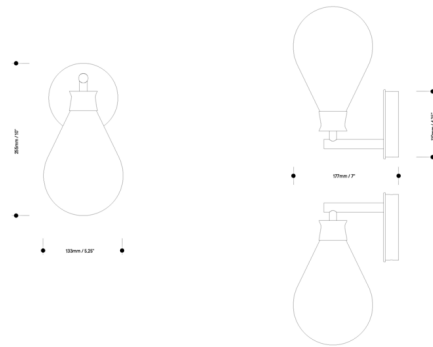

Lightology

lightology.com
866-954-4489
05-24-26

Project: _____

Company: _____

Location: _____ Fixture Type: _____

SPEC #: **KRK1204976**

Approved On: _____ Approved By: _____

Cintola Wall Sconce By Tom Kirk Lighting

Description

The Cintola Wall Sconce brings a refined contemporary style to your interior space. A handblown teardrop shaped glass shade hangs gracefully from the round backplate and bracket arm for a sleek modern look.

Shown in satin bronze / smoke grey

Specifications

COLOR Smoke Grey
BODY FINISH Satin Bronze
WATTAGE 3W
DIMMER Standard 120V
DIMENSIONS 5.25"W x 10"H x 7"D
BULB NOT INCLUDED 1 x JCD/G9/3W/120V LED

Technical Information

LAMP COLOR 2700K
LUMENS/WATT 100.00
LUMINOUS FLUX 300 lumens

CLICK TO VIEW PRODUCT

Notes: