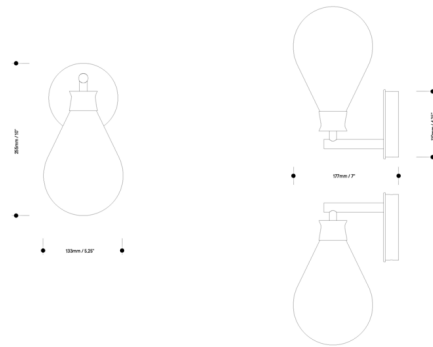

Lightology

lightology.com
866-954-4489
05-24-26

Project: _____

Company: _____

Location: _____ Fixture Type: _____

SPEC #: **KRK1204982**

Approved On: _____ Approved By: _____

Cintola Wall Sconce By Tom Kirk Lighting

Description

The Cintola Wall Sconce brings a refined contemporary style to your interior space. A handblown teardrop shaped glass shade hangs gracefully from the round backplate and bracket arm for a sleek modern look.

Shown in satin gold / smoke grey

Specifications

COLOR Smoke Grey
BODY FINISH Satin Gold
WATTAGE 3W
DIMMER Standard 120V
DIMENSIONS 5.25\"W x 10\"H x 7\"D
BULB NOT INCLUDED 1 x JCD/G9/3W/120V LED

Technical Information

LAMP COLOR 2700K
LUMENS/WATT 100.00
LUMINOUS FLUX 300 lumens

CLICK TO VIEW PRODUCT

Notes: