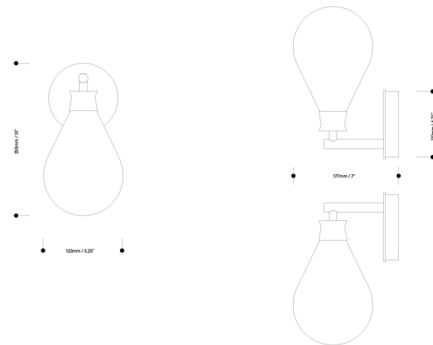

By Tom Kirk Lighting

Description

The Cintola Wall Sconce brings a refined contemporary style to your interior space. A handblown teardrop shaped glass shade hangs gracefully from the round backplate and bracket arm for a sleek modern look.

Shown in satin gold / bronze

Specifications

COLOR Bronze
BODY FINISH Satin Gold
WATTAGE 3W
DIMMER Standard 120V
DIMENSIONS 5.25"W x 10"H x 7"D
BULB NOT INCLUDED 1 x JCD/G9/3W/120V LED

Technical Information

LAMP COLOR 2700K
LUMENS/WATT 100.00
LUMINOUS FLUX 300 lumens

CLICK TO VIEW PRODUCT

Notes: