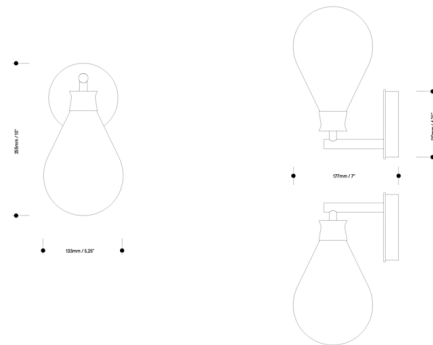

Lightology

lightology.com
866-954-4489
05-25-26

Project: _____

Company: _____

Location: _____ Fixture Type: _____

SPEC #: **KRK1204988**

Approved On: _____ Approved By: _____

Cintola Wall Sconce By Tom Kirk Lighting

Description

The Cintola Wall Sconce brings a refined contemporary style to your interior space. A handblown teardrop shaped glass shade hangs gracefully from the round backplate and bracket arm for a sleek modern look.

Shown in polished aluminum / smoke grey

Specifications

COLOR Smoke Grey
BODY FINISH Polished Aluminum
WATTAGE 3W
DIMMER Standard 120V
DIMENSIONS 5.25"W x 10"H x 7"D
BULB NOT INCLUDED 1 x JCD/G9/3W/120V LED

Technical Information

LAMP COLOR 2700K
LUMENS/WATT 100.00
LUMINOUS FLUX 300 lumens

CLICK TO VIEW PRODUCT

Notes: