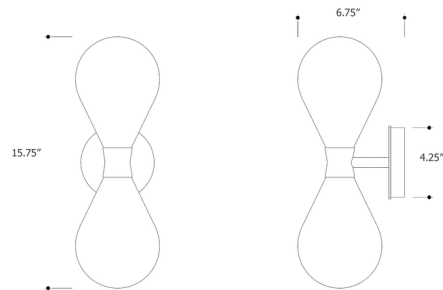

Lightology

lightology.com
866-954-4489
07-07-26

Project: _____

Company: _____

Location: _____ Fixture Type: _____

SPEC #: **KRK1204995**

Approved On: _____ Approved By: _____

Cintola Twin Wall Sconce By Tom Kirk Lighting

Description

The Cintola Twin Wall Sconce brings a refined contemporary style to your interior space. A pair of handblown teardrop shaped glass shades are gracefully supported by the round backplate and bracket arm for a sleek modern look.

Shown in satin bronze / smoke grey

Specifications

COLOR Smoke Grey
BODY FINISH Satin Bronze
WATTAGE 6W
DIMMER Standard 120V
DIMENSIONS 6.75"W x 15.75"H x 7"D
BULB NOT INCLUDED 2 x JCD/G9/3W/120V LED

Technical Information

PRODUCT DIMENSIONS Backplate: 4.25" diameter
LAMP COLOR 2700K
LUMENS/WATT 200.00
LUMINOUS FLUX 600 lumens

CLICK TO VIEW PRODUCT

Notes: