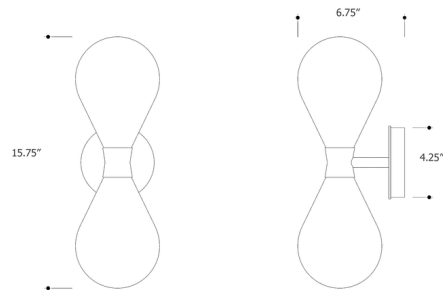

By Tom Kirk Lighting

Description

The Cintola Twin Wall Sconce brings a refined contemporary style to your interior space. A pair of handblown teardrop shaped glass shades are gracefully supported by the round backplate and bracket arm for a sleek modern look.

Shown in satin bronze / smoke grey

Specifications

COLOR Smoke Grey
BODY FINISH Satin Bronze
WATTAGE 6W
DIMMER Standard 120V
DIMENSIONS 6.75"W x 15.75"H x 7"D
BULB NOT INCLUDED 2 x JCD/G9/3W/120V LED

Technical Information

PRODUCT DIMENSIONS Backplate: 4.25" diameter
LAMP COLOR 2700K
LUMENS/WATT 200.00
LUMINOUS FLUX 600 lumens

CLICK TO VIEW PRODUCT

Notes: