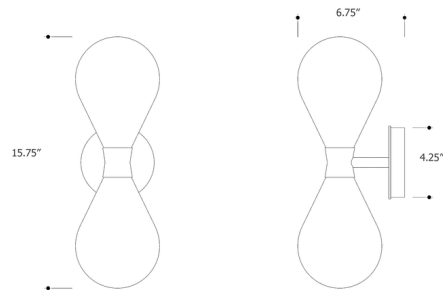

By Tom Kirk Lighting

Description

The Cintola Twin Wall Sconce brings a refined contemporary style to your interior space. A pair of handblown teardrop shaped glass shades are gracefully supported by the round backplate and bracket arm for a sleek modern look.

Shown in polished aluminum / bronze

Specifications

COLOR Bronze
BODY FINISH Polished Aluminum
WATTAGE 6W
DIMMER Standard 120V
DIMENSIONS 6.75\"W x 15.75\"H x 7\"D
BULB NOT INCLUDED 2 x JCD/G9/3W/120V LED