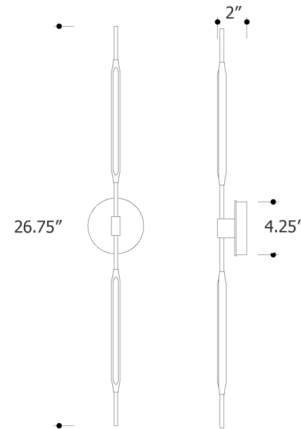

### Description

The Reed Wall Light has a sophisticated design that takes inspiration from the reeds that grow along river banks. Its ultra-slim stem houses a pair of integrated LED lights available with lighting directed outwards for direct lighting or towards the wall for a more subtle indirect lighting effect.

### Specifications

COLOR	N/A
BODY FINISH	Matte White
WATTAGE	3W
DIMMER	Not Dimmable
DIMENSIONS	4.25"W x 26.75"H x 2"D
INTEGRATED LED MODULE	2 x LED/1.5W/24V LED

### Technical Information

PRODUCT DIMENSIONS	Backplate: 4.25" diameter
LAMP COLOR	3000K
LUMENS/WATT	213.33
LUMINOUS FLUX	320 lumens

CLICK TO VIEW PRODUCT

Notes: