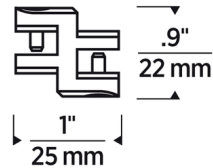

Description

The Collier Isolated Mechanical Connector mechanically connects two separately powered Collier or Perle Pendant Chandelier strands while isolating the electrical connection, and allows for a maximum total strand length of 40 feet. This is a connector piece only; the lights pictured are not included.

Shown in polished nickel

Specifications

COLOR	N/A
BODY FINISH	Polished Nickel
WATTAGE	N/A
DIMMER	N/A
DIMENSIONS	1"W x 0.9"H x 0.4"D
BULB	N/A
COUNTRY OF ORIGIN	China

CLICK TO VIEW PRODUCT

Notes: