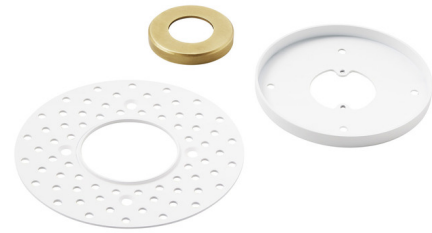

Lightology

lightology.com
866-954-4489
04-25-26

Project: _____

Company: _____

Location: _____ Fixture Type: _____

SPEC #: **TLG1205093**

Approved On: _____ Approved By: _____

Collier Mud in Plate

By Visual Comfort Modern

Description

The Collier Mud in Plate can be used for installing a Collier or Perle Pendant Chandelier that has the remote driver or junction box driver option, to create the most minimal appearance at the ceiling. Not compatible with the surface driver option.

Shown in natural brass

Specifications

COLOR	N/A
BODY FINISH	Natural Brass
WATTAGE	N/A
DIMMER	N/A
DIMENSIONS	5"W x 0.3"H
BULB	N/A
COUNTRY OF ORIGIN	China

CLICK TO VIEW PRODUCT

Notes: