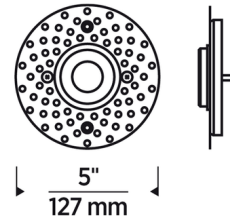

By Visual Comfort Modern

Description

The Collier Mud in Plate can be used for installing a Collier or Perle Pendant Chandelier that has the remote driver or junction box driver option, to create the most minimal appearance at the ceiling. Not compatible with the surface driver option.

Shown in natural brass

Specifications

COLOR	N/A
BODY FINISH	Natural Brass
WATTAGE	N/A
DIMMER	N/A
DIMENSIONS	5"W x 0.3"H
BULB	N/A
COUNTRY OF ORIGIN	China

CLICK TO VIEW PRODUCT

Notes: