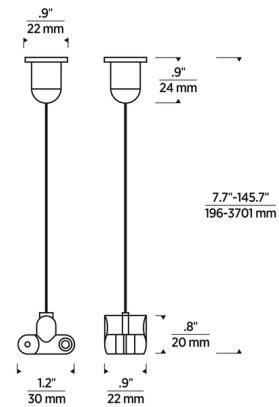

Shown in polished nickel

Specifications

COLOR	N/A
BODY FINISH	Polished Nickel
WATTAGE	N/A
DIMMER	N/A
DIMENSIONS	1.2"W x 0.8"H x 0.9"D
BULB	N/A
COUNTRY OF ORIGIN	China

CLICK TO VIEW PRODUCT

Notes: