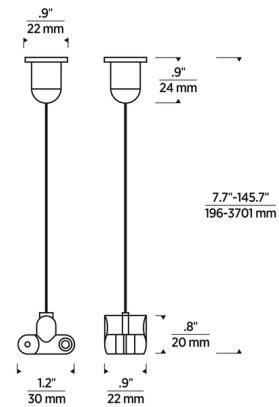

### Description

The Collier Swag Cable is compatible with the Collier or Perle Pendant Chandelier, providing mounting flexibility to create unique arrangements of the strand of lights. Field cuttable. This is a swag cable only; the lights pictured are not included.

### Specifications

COLOR	N/A
BODY FINISH	Polished Nickel
WATTAGE	N/A
DIMMER	N/A
DIMENSIONS	1.2"W x 0.8"H x 0.9"D
BULB	N/A
COUNTRY OF ORIGIN	China

CLICK TO VIEW PRODUCT

Notes: