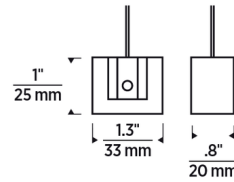

By Visual Comfort Modern

Description

The Dyna Mechanical Connector can use used to connect multiple Visual Comfort Dyna Linear Suspensions together to form longer runs.

Shown in anodized black

Specifications

COLOR	N/A
BODY FINISH	Anodized Black
WATTAGE	N/A
DIMMER	N/A
DIMENSIONS	1.3"W x 1"H x 0.8"D
BULB	N/A
COUNTRY OF ORIGIN	China

CLICK TO VIEW PRODUCT

Notes: