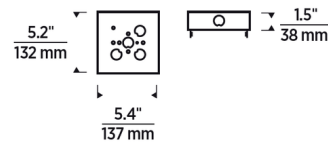

Shown in matte black

Specifications

COLOR	N/A
BODY FINISH	Matte Black
WATTAGE	N/A
DIMMER	N/A
DIMENSIONS	5.4"W x 1.5"H x 5.2"D
BULB	N/A
COUNTRY OF ORIGIN	China

CLICK TO VIEW PRODUCT

Notes: