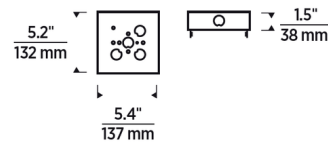

### Specifications

COLOR	N/A
BODY FINISH	Matte White
WATTAGE	N/A
DIMMER	N/A
DIMENSIONS	5.4"W x 1.5"H x 5.2"D
BULB	N/A
COUNTRY OF ORIGIN	China

CLICK TO VIEW PRODUCT

Notes: