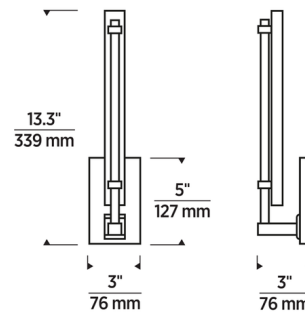

CLICK TO VIEW PRODUCT

Notes: