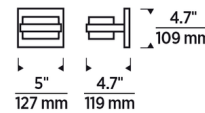

CLICK TO VIEW PRODUCT

Notes: