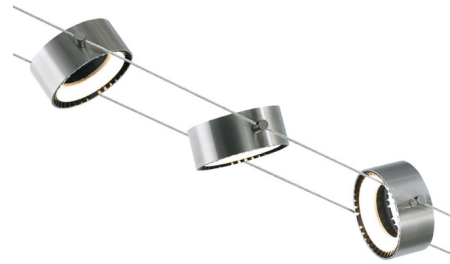

Lightology

lightology.com
866-954-4489
04-23-26

Project: _____

Company: _____

Location: _____ Fixture Type: _____

SPEC #: **ELE1205230**

Approved On: _____ Approved By: _____

K-Corum Track Head

By Visual Comfort Architectural

Description

The K-Corum Track Head combines chic design with high performance. Designed for a 5.5 inch Kable Lite separation, it provides a wide spread of light onto surrounding surfaces. The thin metal casing and exposed heat sink make for a modern industrial look while providing a 360 degree light output ideal for direct or indirect illumination. This K-Corum is ideal for residential and commercial lighting applications such as retail stores, libraries and galleries. Dimmable with TRIAC and ELV dimmers. Note: Compatible with the Visual Comfort Kable Lite system only, sold separately.

Specifications

COLOR	N/A
BODY FINISH	Satin Nickel
WATTAGE	7.6W
DIMMER	Low Voltage Electronic
DIMENSIONS	6.3"W x 2"H x 4.8"D
INTEGRATED LED MODULE	1 x LED/7.6W/12V LED
COUNTRY OF ORIGIN	China

Technical Information

LAMP LIFE	50000 hours
COLOR RENDERING	.90 CRI
LAMP COLOR	.3000K
LUMENS/WATT	54.47
LUMINOUS FLUX	414 lumens

Shown in satin nickel

CLICK TO VIEW PRODUCT

Notes: