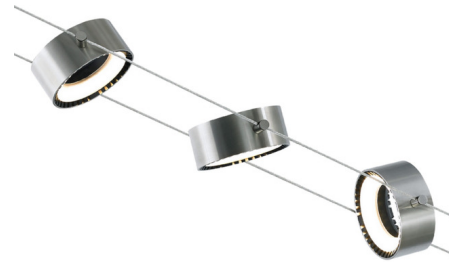

Lightology

lightology.com
866-954-4489
07-01-26

Project: _____

Company: _____

Location: _____ Fixture Type: _____

SPEC #: **ELE1205230**

Approved On: _____ Approved By: _____

K-Corum Track Head

By Visual Comfort Architectural

Description

The K-Corum Track Head combines chic design with high performance. Designed for a 5.5 inch Kable Lite separation, it provides a wide spread of light onto surrounding surfaces. The thin metal casing and exposed heat sink make for a modern industrial look while providing a 360 degree light output ideal for direct or indirect illumination. This K-Corum is ideal for residential and commercial lighting applications such as retail stores, libraries and galleries. Dimmable with TRIAC and ELV dimmers. Note: Compatible with the Visual Comfort Kable Lite system only, sold separately.

Specifications

COLOR	N/A
BODY FINISH	Satin Nickel
WATTAGE	7.6W
DIMMER	Low Voltage Electronic
DIMENSIONS	6.3"W x 2"H x 4.8"D
INTEGRATED LED MODULE	1 x LED/7.6W/12V LED
COUNTRY OF ORIGIN	China

Technical Information

LAMP LIFE	50000 hours
COLOR RENDERING	90 CRI
LAMP COLOR	3000K
LUMENS/WATT	54.47
LUMINOUS FLUX	414 lumens

Shown in satin nickel

CLICK TO VIEW PRODUCT

Notes: