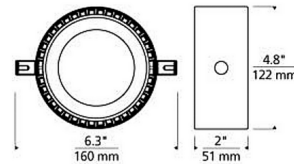

CLICK TO VIEW PRODUCT

Notes: