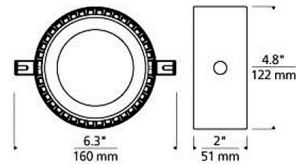

By Visual Comfort Architectural

Description

The K-Corum Track Head combines chic design with high performance. Designed for a 5.5 inch Kable Lite separation, it provides a wide spread of light onto surrounding surfaces. The thin metal casing and exposed heat sink make for a modern industrial look while providing a 360 degree light output ideal for direct or indirect illumination. This K-Corum is ideal for residential and commercial lighting applications such as retail stores, libraries and galleries. Dimmable with TRIAC and ELV dimmers. Note: Compatible with the Visual Comfort Kable Lite system only, sold separately.

Specifications

COLOR	N/A
BODY FINISH	Satin Nickel
WATTAGE	7.6W
DIMMER	Low Voltage Electronic
DIMENSIONS	6.3"W x 2"H x 4.8"D
INTEGRATED LED MODULE	1 x LED/7.6W/12V LED
COUNTRY OF ORIGIN	China

Technical Information

LAMP LIFE	50000 hours
COLOR RENDERING	.90 CRI
LAMP COLOR	.3000K
LUMENS/WATT	54.47
LUMINOUS FLUX	414 lumens

Shown in satin nickel

CLICK TO VIEW PRODUCT

Notes: