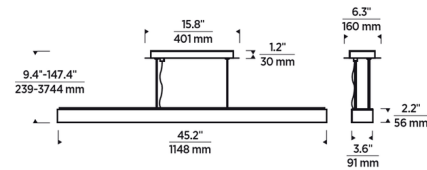

CLICK TO VIEW PRODUCT

Notes: