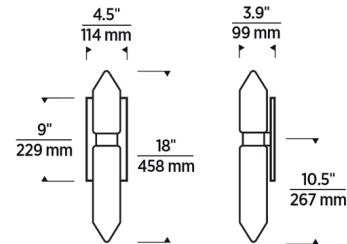

By Visual Comfort Modern

Description

The Langston Wall Sconce 277V features hand-formed fluted crystal elements, each containing a laser etched tube that creates layered internal illumination and diffuses the light for your space. A blend of vintage and modern design, this fixture adds a chic touch to a range of settings including hallways, vanities, and bathrooms.

Shown in plated dark bronze / clear

Specifications

COLOR	Clear
BODY FINISH	Plated Dark Bronze
WATTAGE	10.8W
DIMMER	0-10V
DIMENSIONS	4.5"W x 18"H x 3.9"D
INTEGRATED LED MODULE	1 x LED/10.8W/277V LED
COUNTRY OF ORIGIN	China