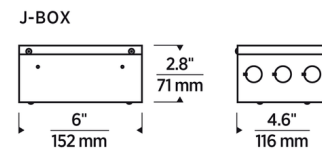

### Description

The Line Voltage 5 Inch Shallow Canopy achieves a minimal, low-profile look at the ceiling by accommodating remote installation of the LED driver. A remote enclosure for the driver is included. During installation, remove the driver from the existing fixture canopy and place it in the new remote enclosure. This 5 inch canopy is compatible with these Visual Comfort fixtures: Aerial Chandelier (40, 55, 60 inch width), Calumn Chandelier (4-light, 6-light), Calumn Pendant, Lody Chandelier (18-light, 20-light), Mara Chandelier (18.8 inch height), Mara Grande Chandelier (36.5 inch height), and Spur Grande Chandelier (55.6 inch height).

### Specifications

COLOR	N/A
BODY FINISH	Matte Black
WATTAGE	N/A
DIMMER	N/A
DIMENSIONS	5"W x 1.5"H
BULB	N/A
COUNTRY OF ORIGIN	China

Notes:

Shown in matte black

CLICK TO VIEW PRODUCT