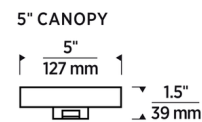

### Description

The Line Voltage 5 Inch Shallow Canopy achieves a minimal, low-profile look at the ceiling by accommodating remote installation of the LED driver. A remote enclosure for the driver is included. During installation, remove the driver from the existing fixture canopy and place it in the new remote enclosure. This 5 inch canopy is compatible with these Visual Comfort fixtures: Aerial Chandelier (40, 55, 60 inch width), Calumn Chandelier (4-light, 6-light), Calumn Pendant, Lody Chandelier (18-light, 20-light), Mara Chandelier (18.8 inch height), Mara Grande Chandelier (36.5 inch height), and Spur Grande Chandelier (55.6 inch height).

### Specifications

COLOR	N/A
BODY FINISH	Matte Black
WATTAGE	N/A
DIMMER	N/A
DIMENSIONS	5"W x 1.5"H
BULB	N/A
COUNTRY OF ORIGIN	China

Notes:

Shown in matte black

CLICK TO VIEW PRODUCT